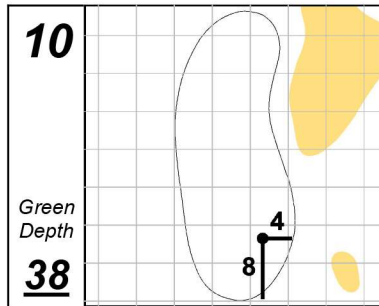

RBC Heritage

Harbour Town Golf Links